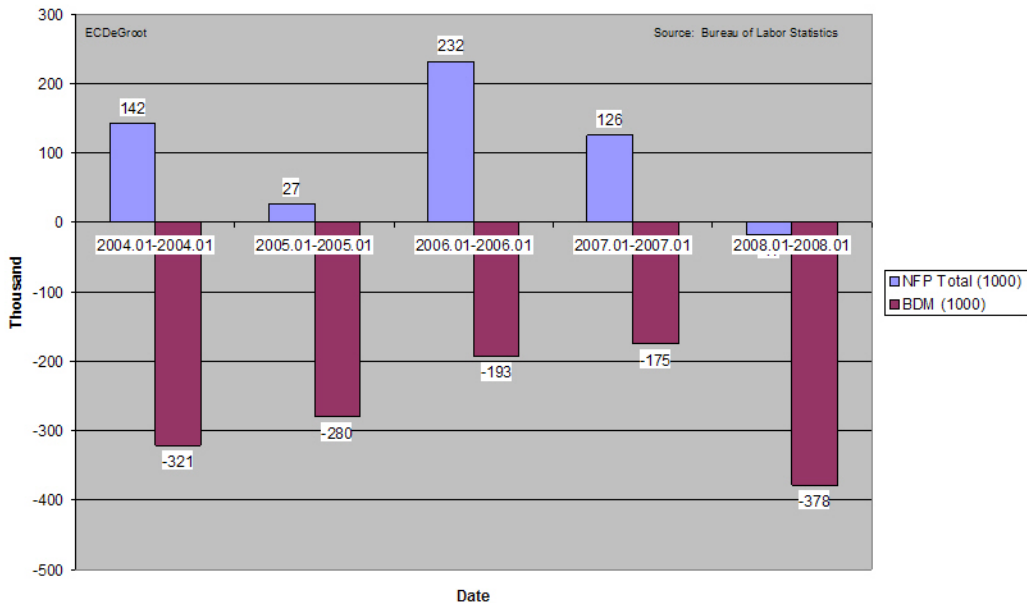

Birth/Death Model Contribution to Nonfarm Net Payrolls Added/(Lost)

Job Creation Histogram (JCH): Net Nonfarm Payrolls Added/(Lost) less Civilian Labor Force Added/(Lost), 12 Month Average.